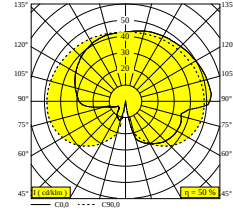

OONO P40 927 DIM8

29615 9208 B

AVAILABLE IN
BLACK 29615 9208 B
ANTHRACITE 29615 9208 N

 [View on website](#)

General info

LOCATION	outdoor
INSTALLATION	Floor Surface mounted
INGRESS PROTECTION	IP54
PROTECTION AGAINST MECHANICAL IMPACT	IK04
WEIGHT (KG)	2.7
ADJUSTABILITY	non adjustable
INFORMATION	INCL.DIMMABLE LED POWER SUPPLY 500mA-DC

Electrical info

ELECTRICAL	220-240V / 50-60Hz
CLASS	II
POWER SUPPLY	YES
DIM TYPE	mains (phase cut-off)
ENERGY CLASS	E

Lightsource info

LIGHTSOURCE NAME	LED
LIGHTSOURCE	LED array 8,6W / CRI>90 (R9: 60) / 2700K / 1041lm
TM-30 VALUES	rf: 89 / Rg: 100
SDCM	SDCM1
RISKGROUP	RG1
LM80	L90B10 > 50000
LED TECHNICS (LIGHT SOURCE)	1041lm // 8,6W // 121lm/W
LED TECHNICS (LUMINAIRE)	572lm // 9,9W // 58lm/W