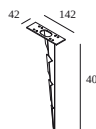

Waterproof connection parts

216 12 00 CBOX

Cutout dimension (mm): 142 x 142

216 12 01 IP68 CONNECTION KIT

216 12 02 IP68 CONNECTOR 3P

Pins and plates for bollards

229 01 12 PIN 12

229 02 07 PLATE 7