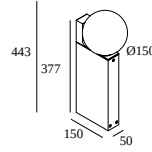

OONO P40 927 DIM8

29615 9208 B

AVAILABLE IN
BLACK 29615 9208 B
ANTHRACITE 29615 9208 N

 [View on website](#)

General info

LOCATION	outdoor
INSTALLATION	Floor Surface mounted
INGRESS PROTECTION	IP54
PROTECTION AGAINST MECHANICAL IMPACT	IK04
WEIGHT (KG)	2.7
ADJUSTABILITY	non adjustable
INFORMATION	INCL.DIMMABLE LED POWER SUPPLY 500mA-DC

Waterproof connection parts

216 12 00 CBOX

Cutout dimension (mm): 142 x 142

216 12 01 IP68 CONNECTION KIT

216 12 02 IP68 CONNECTOR 3P

Pins and plates for bollards

229 01 12 PIN 12

229 02 07 PLATE 7