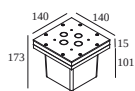

Options

PLATE 7
 PIN 12
 CBOX
 IP68 CONNECTION KIT
 IP68 CONNECTOR 3P

For detailed installation instructions, please consult the manual : [29615_XXX8_HAND.pdf](#)

DELTALIGHT

OONO P40 927 DIM8

29615 9208 B

FINISH YOUR SPECIFICATION

Waterproof connection parts

216 12 00 CBOX

Cutout dimension (mm): 142 x 142

216 12 01 IP68 CONNECTION KIT

216 12 02 IP68 CONNECTOR 3P

Pins and plates for bollards

229 01 12 PIN 12

229 02 07 PLATE 7